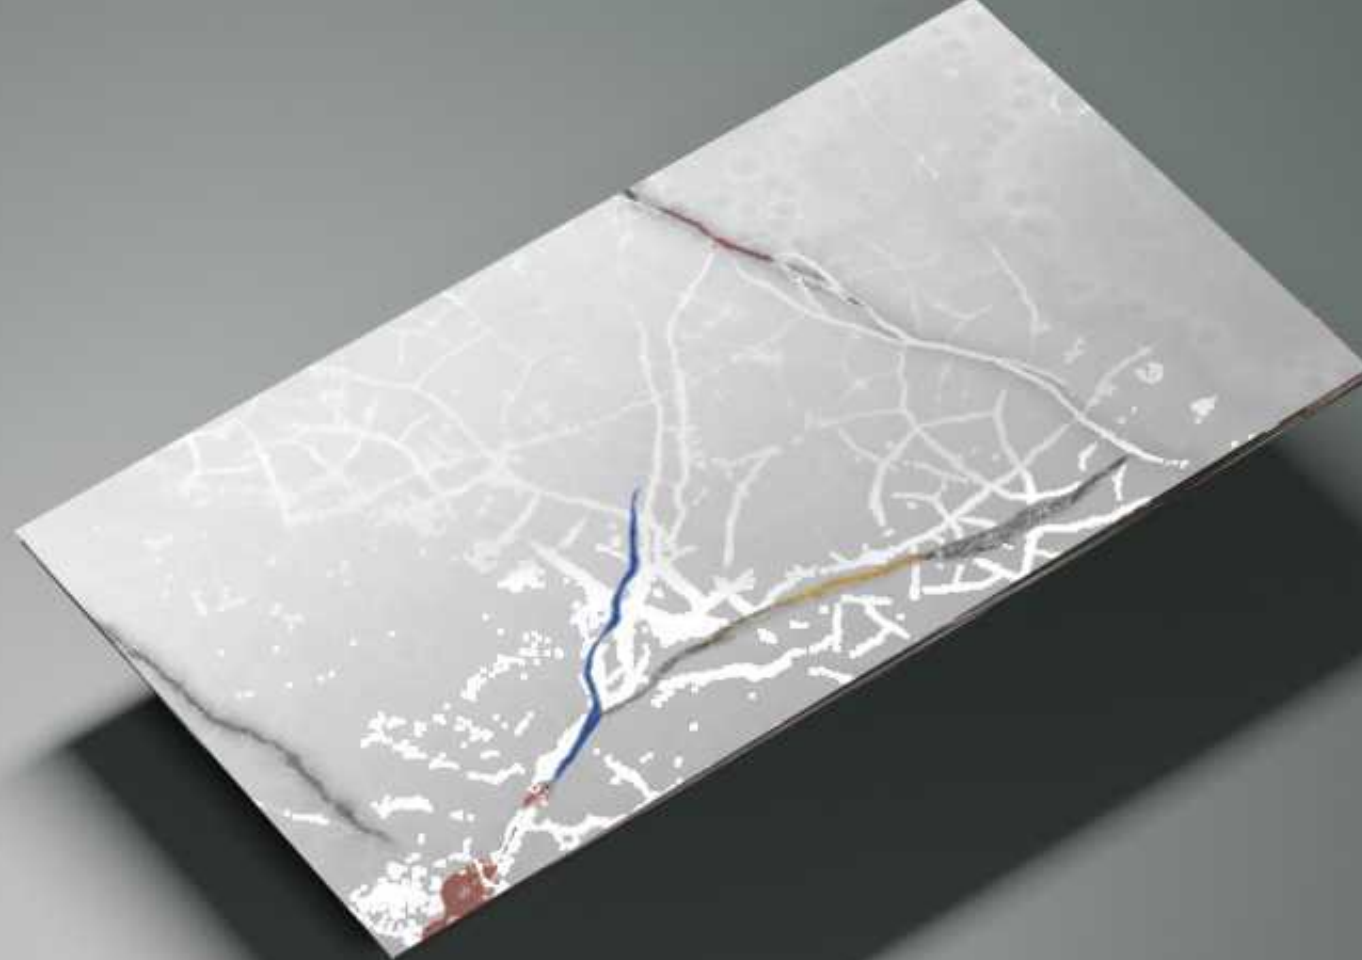

CRAFT ARENA

CALCITE SNOW