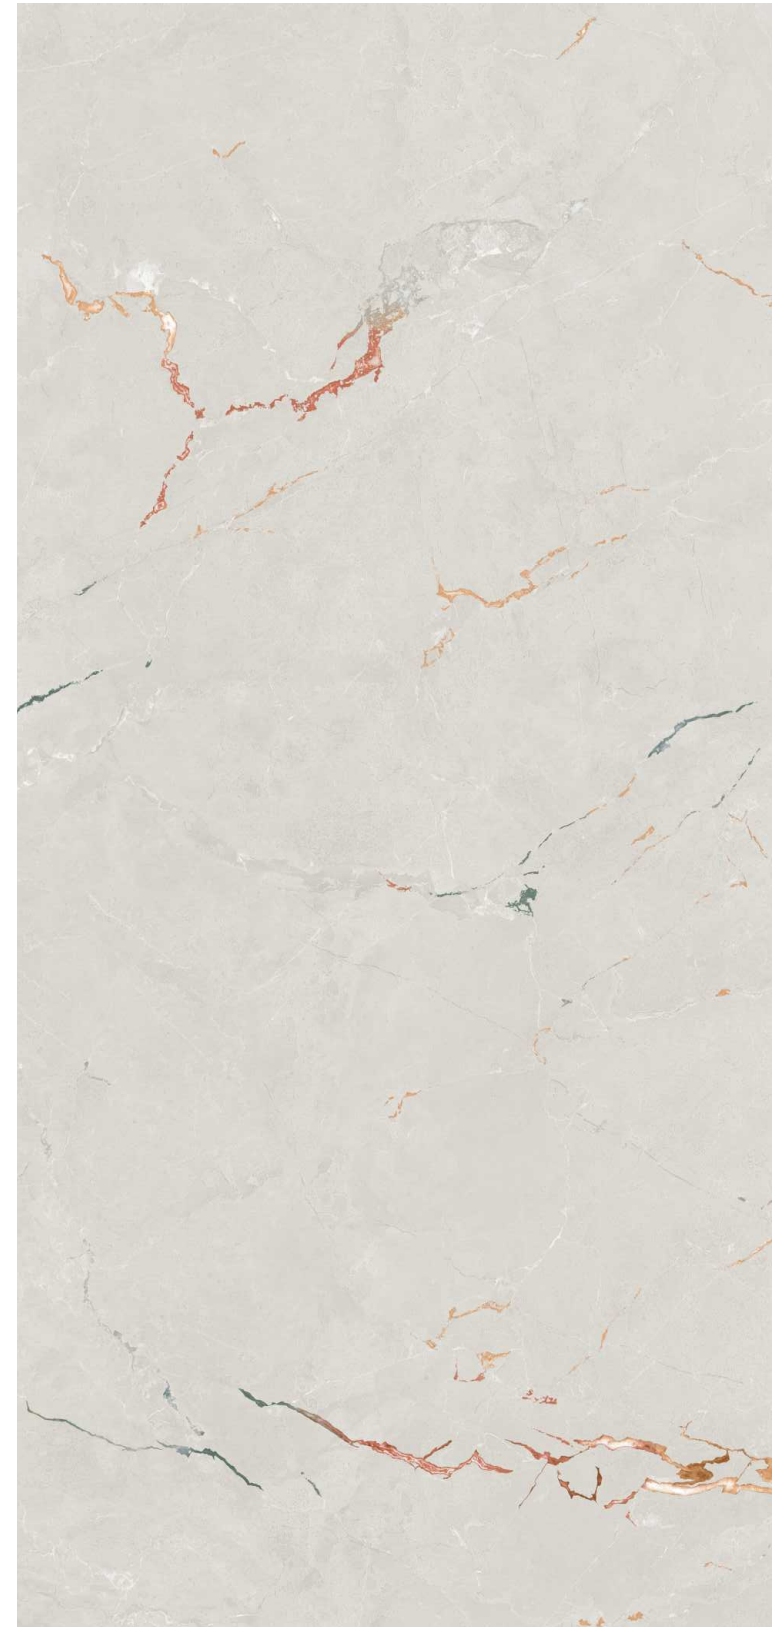

9 MM Thickness

Chemical Resistant

Impact Resistant

Weather Pro

Anti-bacterial

Easy Clean

Stain Resistant

ROYAL GRIGIO

Surface : Colour Carving | Size : 600x1200mm | Random : 4

ROYAL GRIGIO GREY

Surface : Colour Carving | Size : 600x1200mm | Random : 4