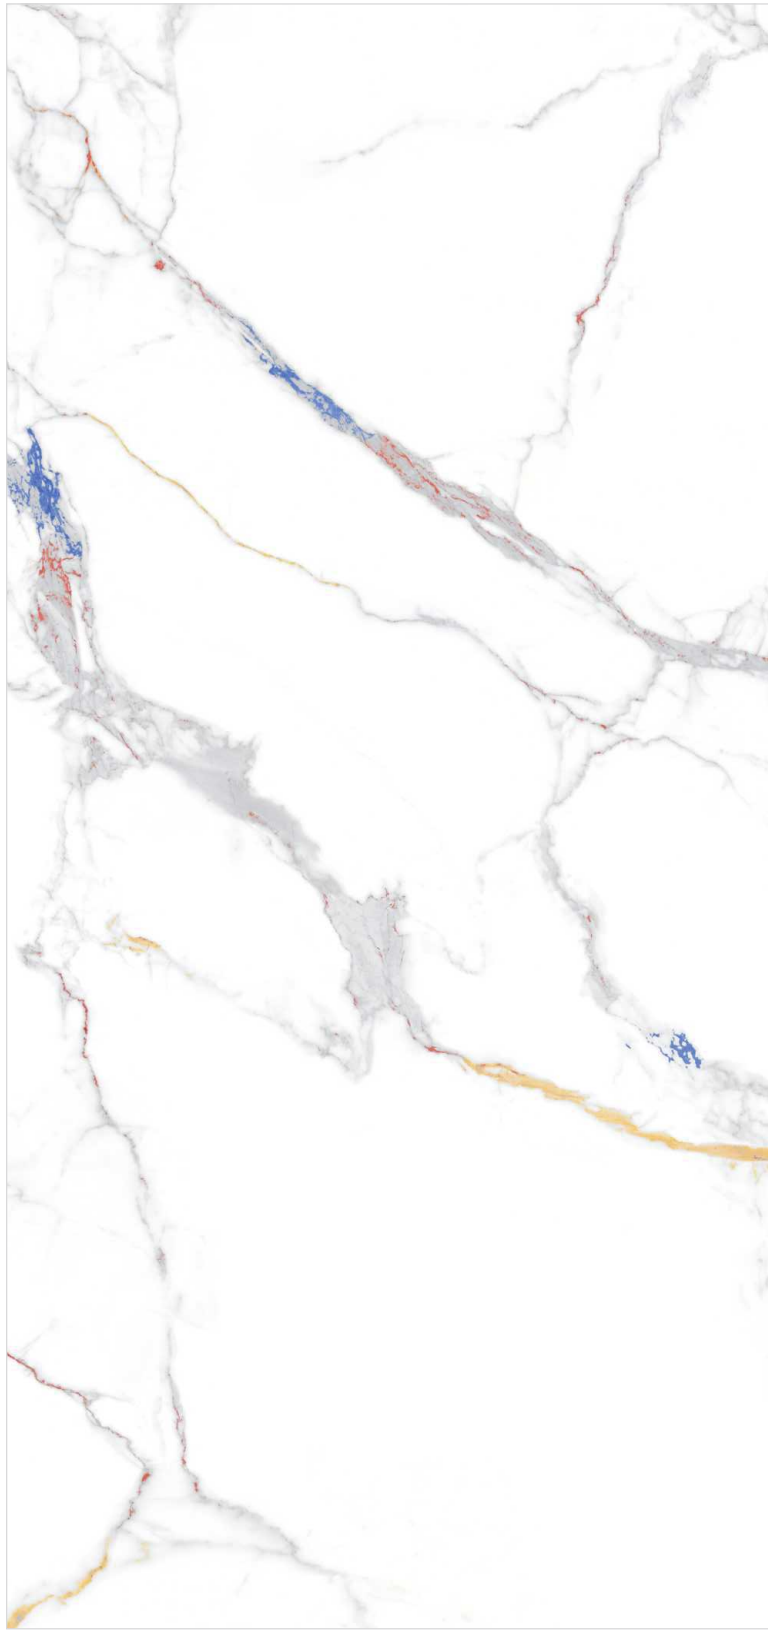

9 MM Thickness

Chemical Resistant

Impact Resistant

Weather Pro

Anti-bacterial

Easy Clean

Stain Resistant

ATLANTA WHITE

Surface : Colour Carving | Size : 600x1200mm | Random : 8