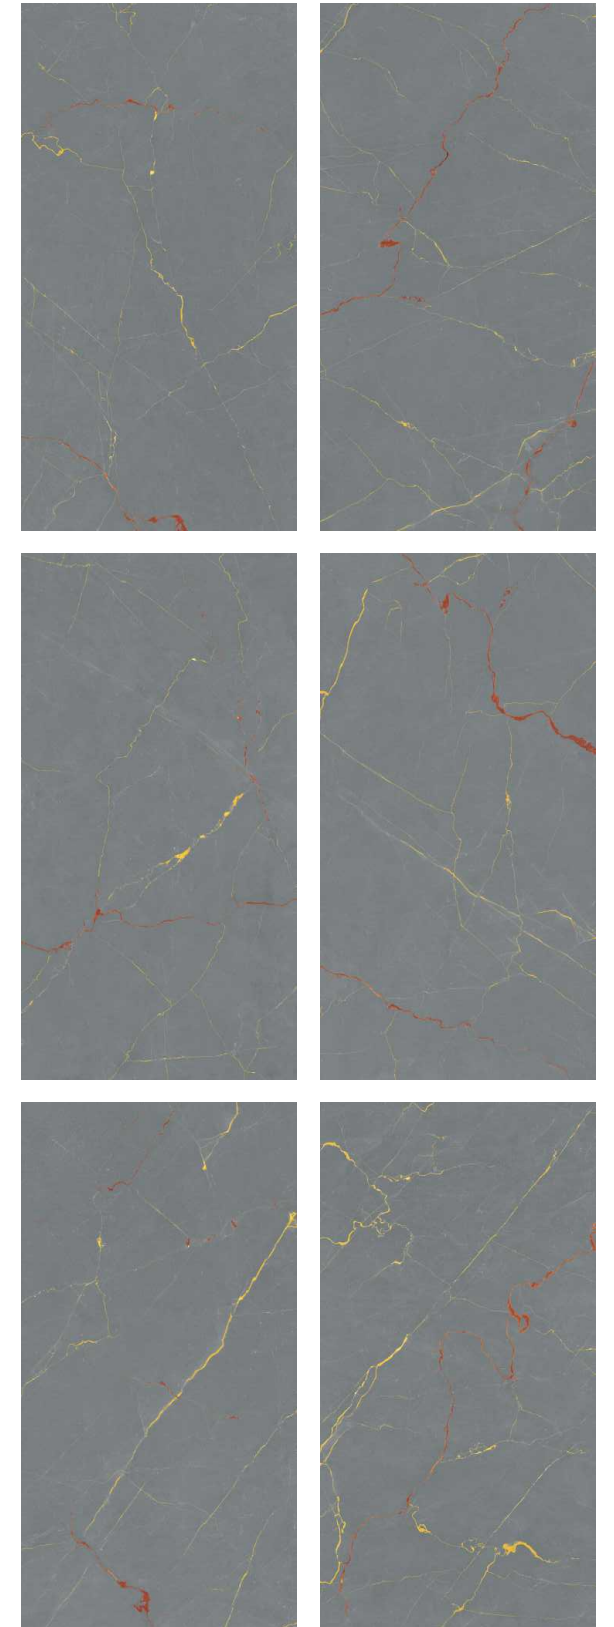

## KINGSLEY

Surface : Colour Carving | Size : 600x1200mm | Random : 6

**INDIZO JANE**

9 MM Thickness

Chemical Resistant

Impact Resistant

Weather Pro

Anti-bacterial

## MANOZITE

Surface : Colour Carving | Size : 600x1200mm | Random : 4