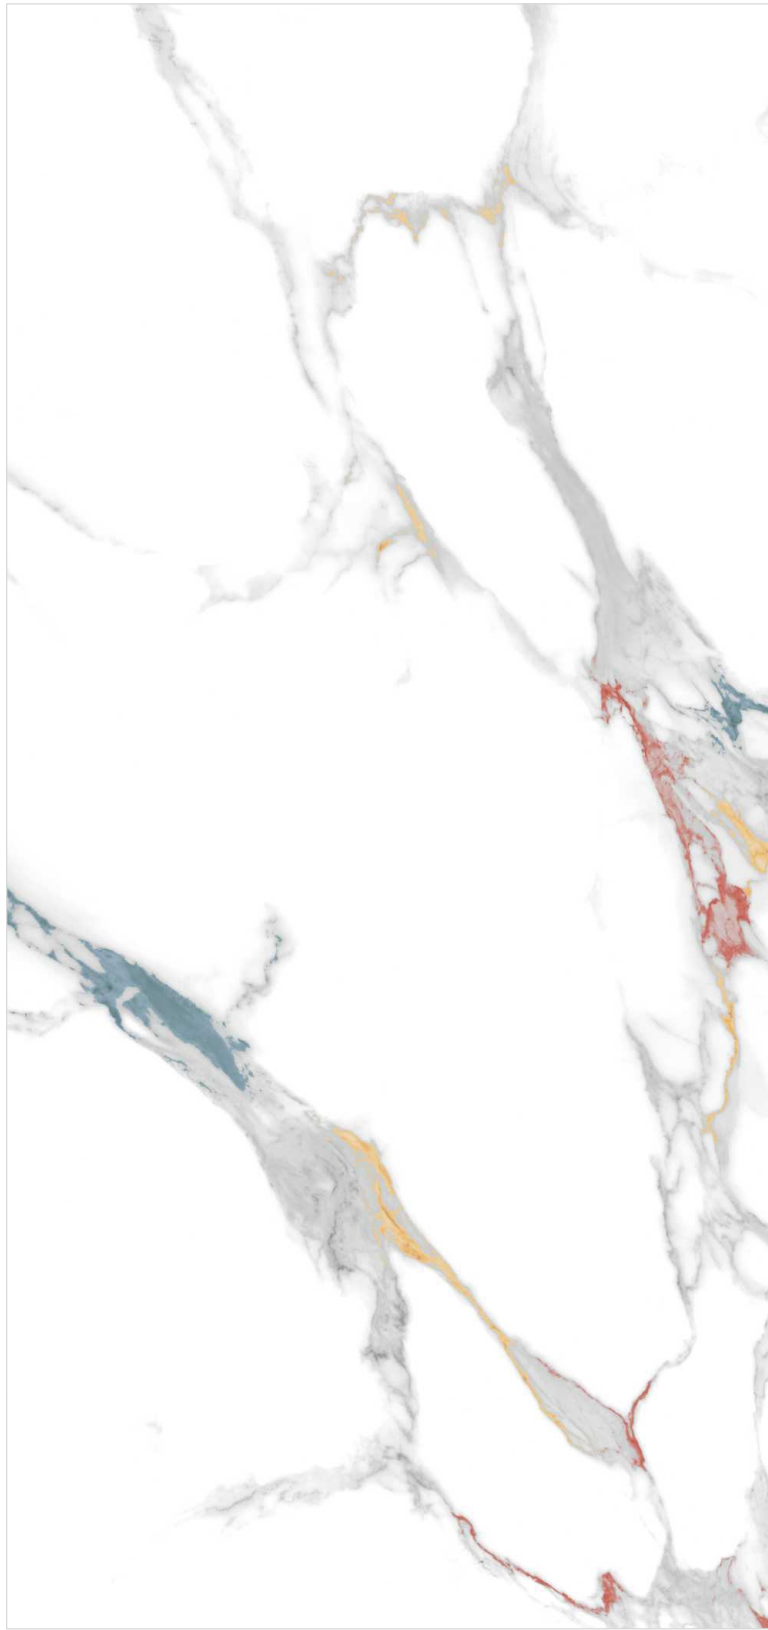

9 MM Thickness

Chemical Resistant

Impact Resistant

Weather Pro

Anti-bacterial

Easy Clean

Stain Resistant

STORMY

Surface : Colour Carving | Size : 600x1200mm | Random : 4