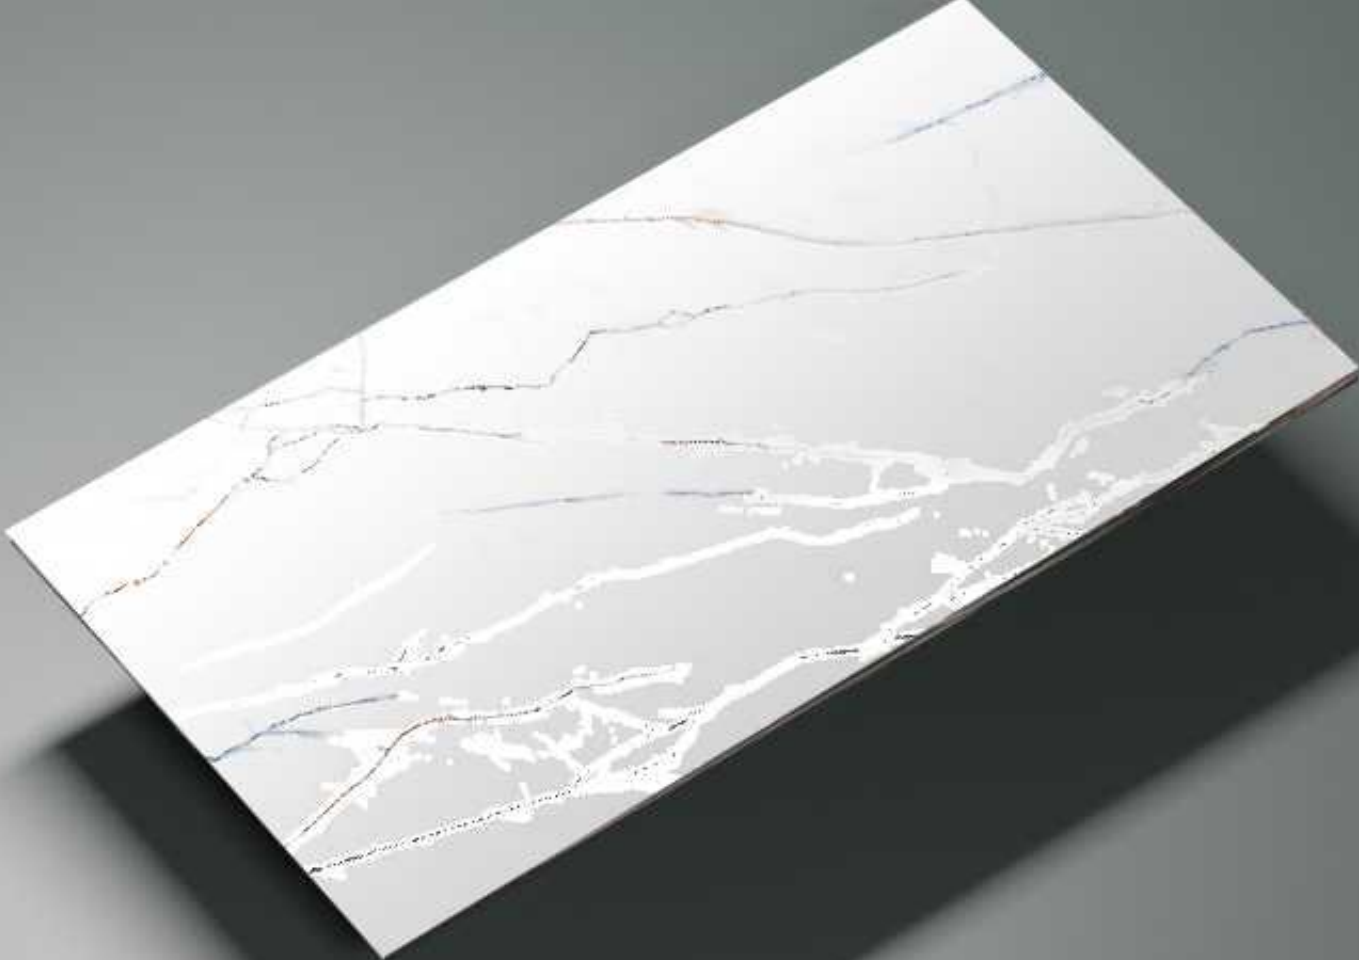

# QUETTA

Surface : Colour Carving | Size : 600x1200mm | Random : 4

**MONTANA**

**RICARDO**

**RENITE**

9 MM Thickness

Chemical Resistant

Impact Resistant