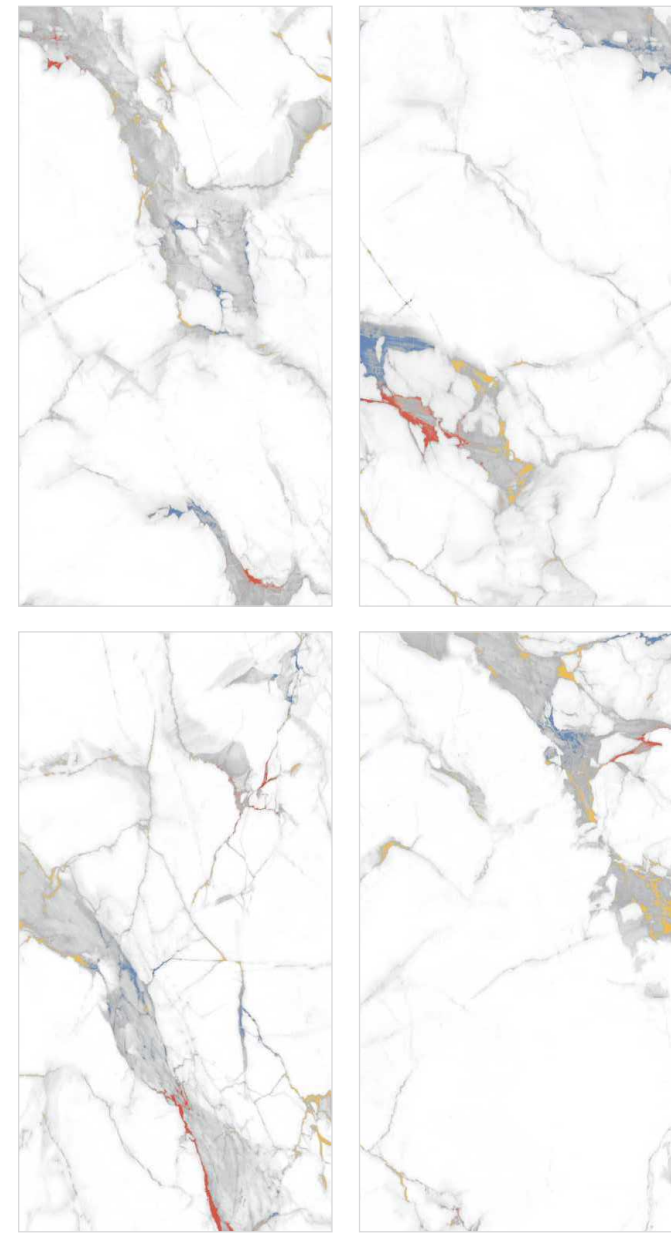

Easy Clean

Stain Resistant

## STORMY

Surface : Colour Carving | Size : 600x1200mm | Random : 4

## SWISS DELIGHT

Surface : Colour Carving | Size : 600x1200mm | Random : 4

**SWISS DELIGHT**