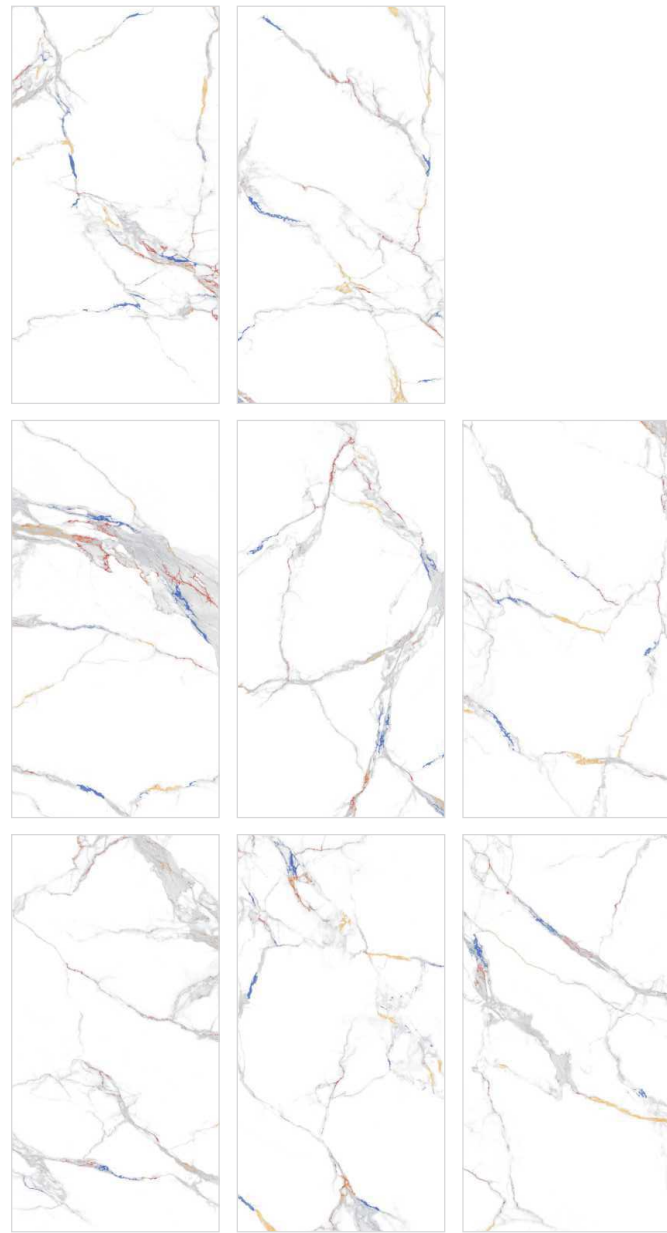

9 MM Thickness

Chemical Resistant

Impact Resistant

Weather Pro

Anti-bacterial

Easy Clean

Stain Resistant

ATLANTA WHITE

Surface : Colour Carving | Size : 600x1200mm | Random : 8