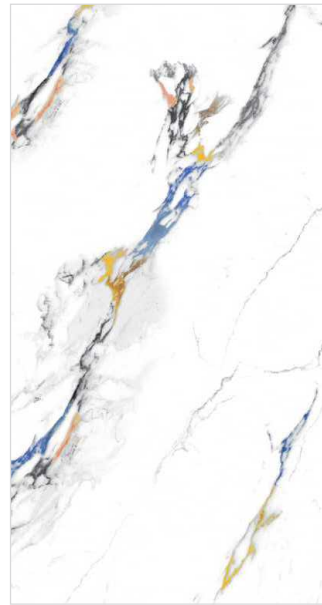

FLORAL BLUE

Surface : Colour Carving | Size : 600x1200mm | Random : 4