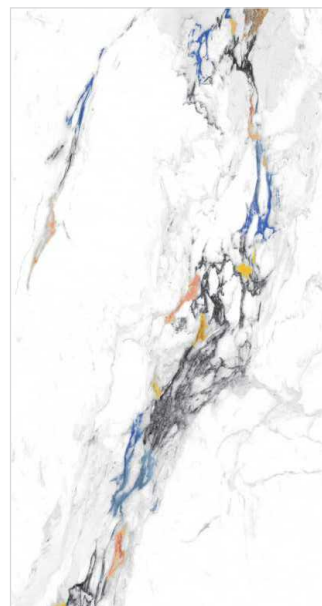

FLORAL BLUE

Surface : Colour Carving | Size : 600x1200mm | Random : 4