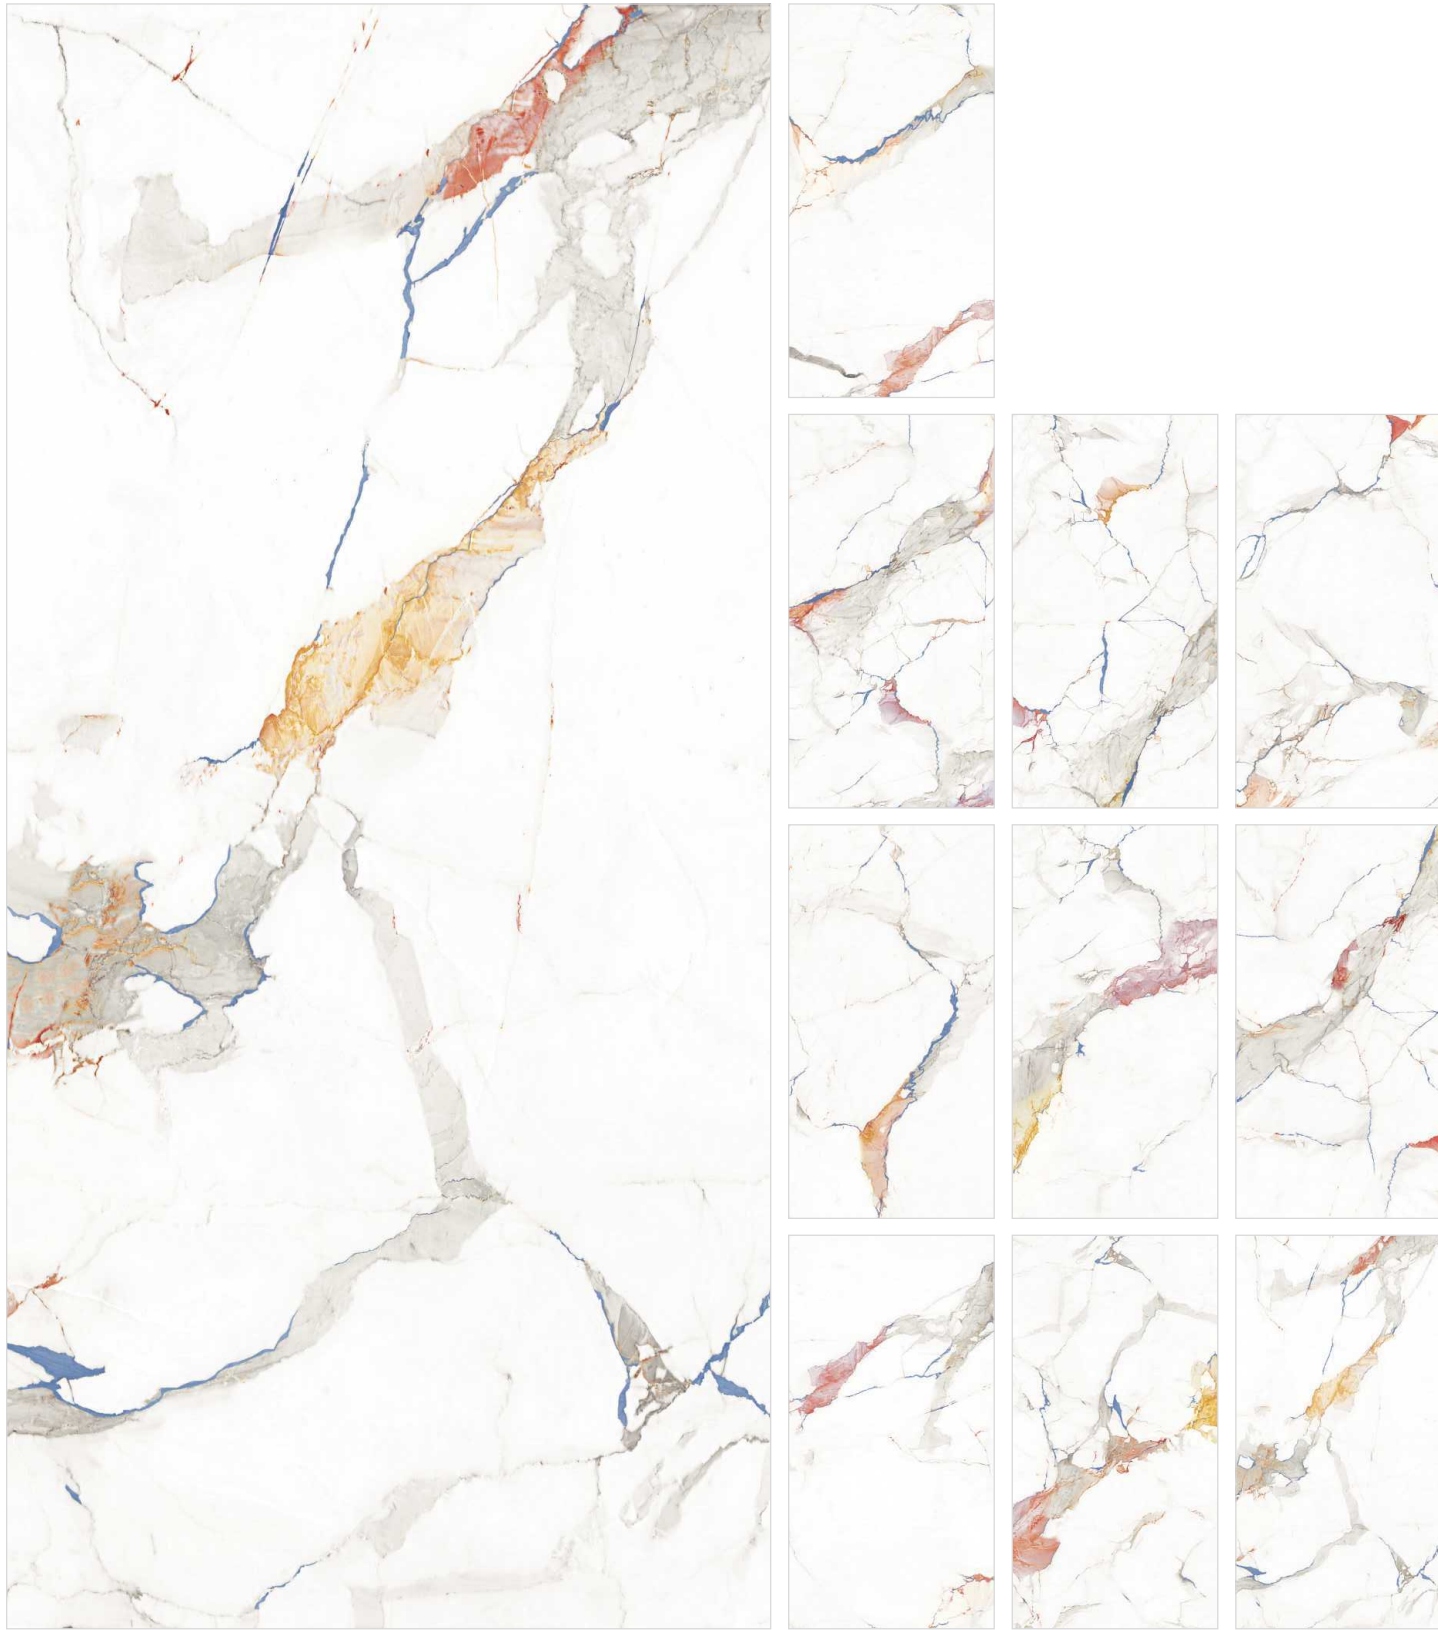

## INDIZO JANE

Surface : Colour Carving | Size : 600x1200mm | Random : 10