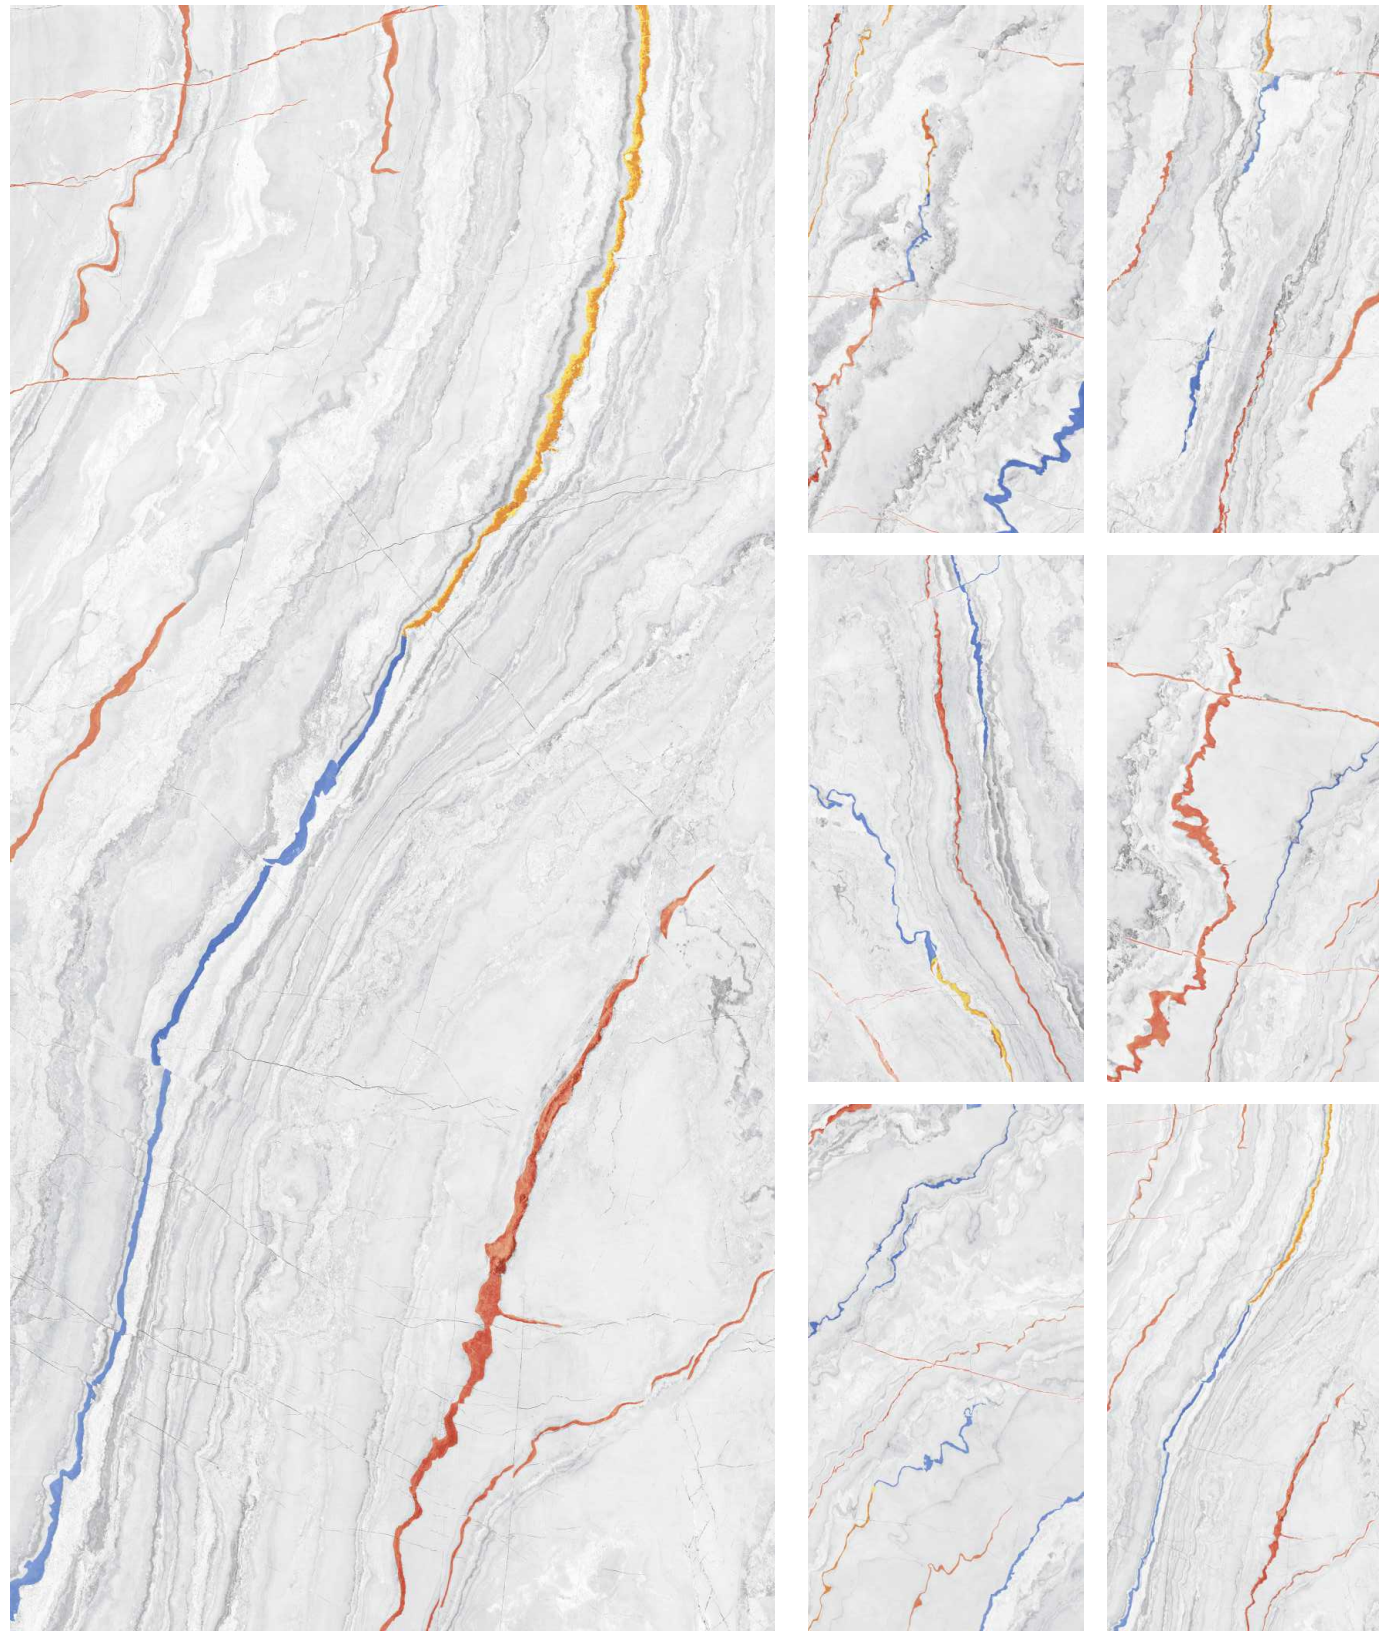

Weather Pro

Anti-bacterial

Easy Clean

Stain Resistant