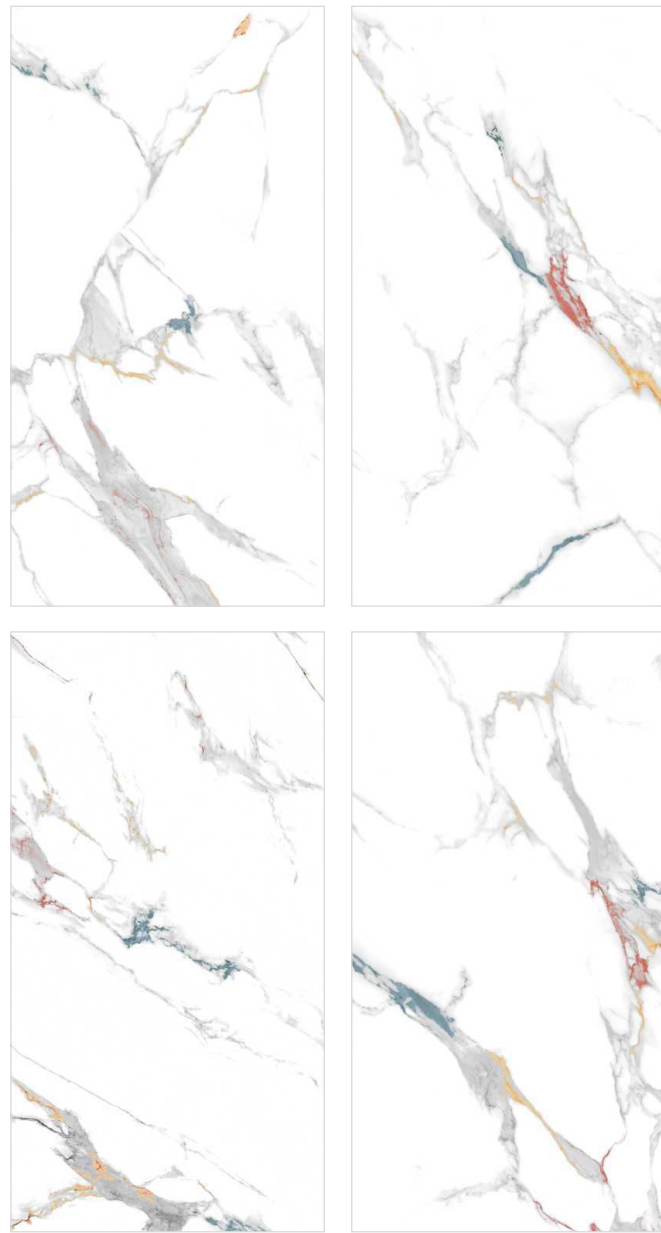

9 MM Thickness

Chemical Resistant

Impact Resistant

Weather Pro

Anti-bacterial

Easy Clean

Stain Resistant

STORMY

Surface : Colour Carving | Size : 600x1200mm | Random : 4