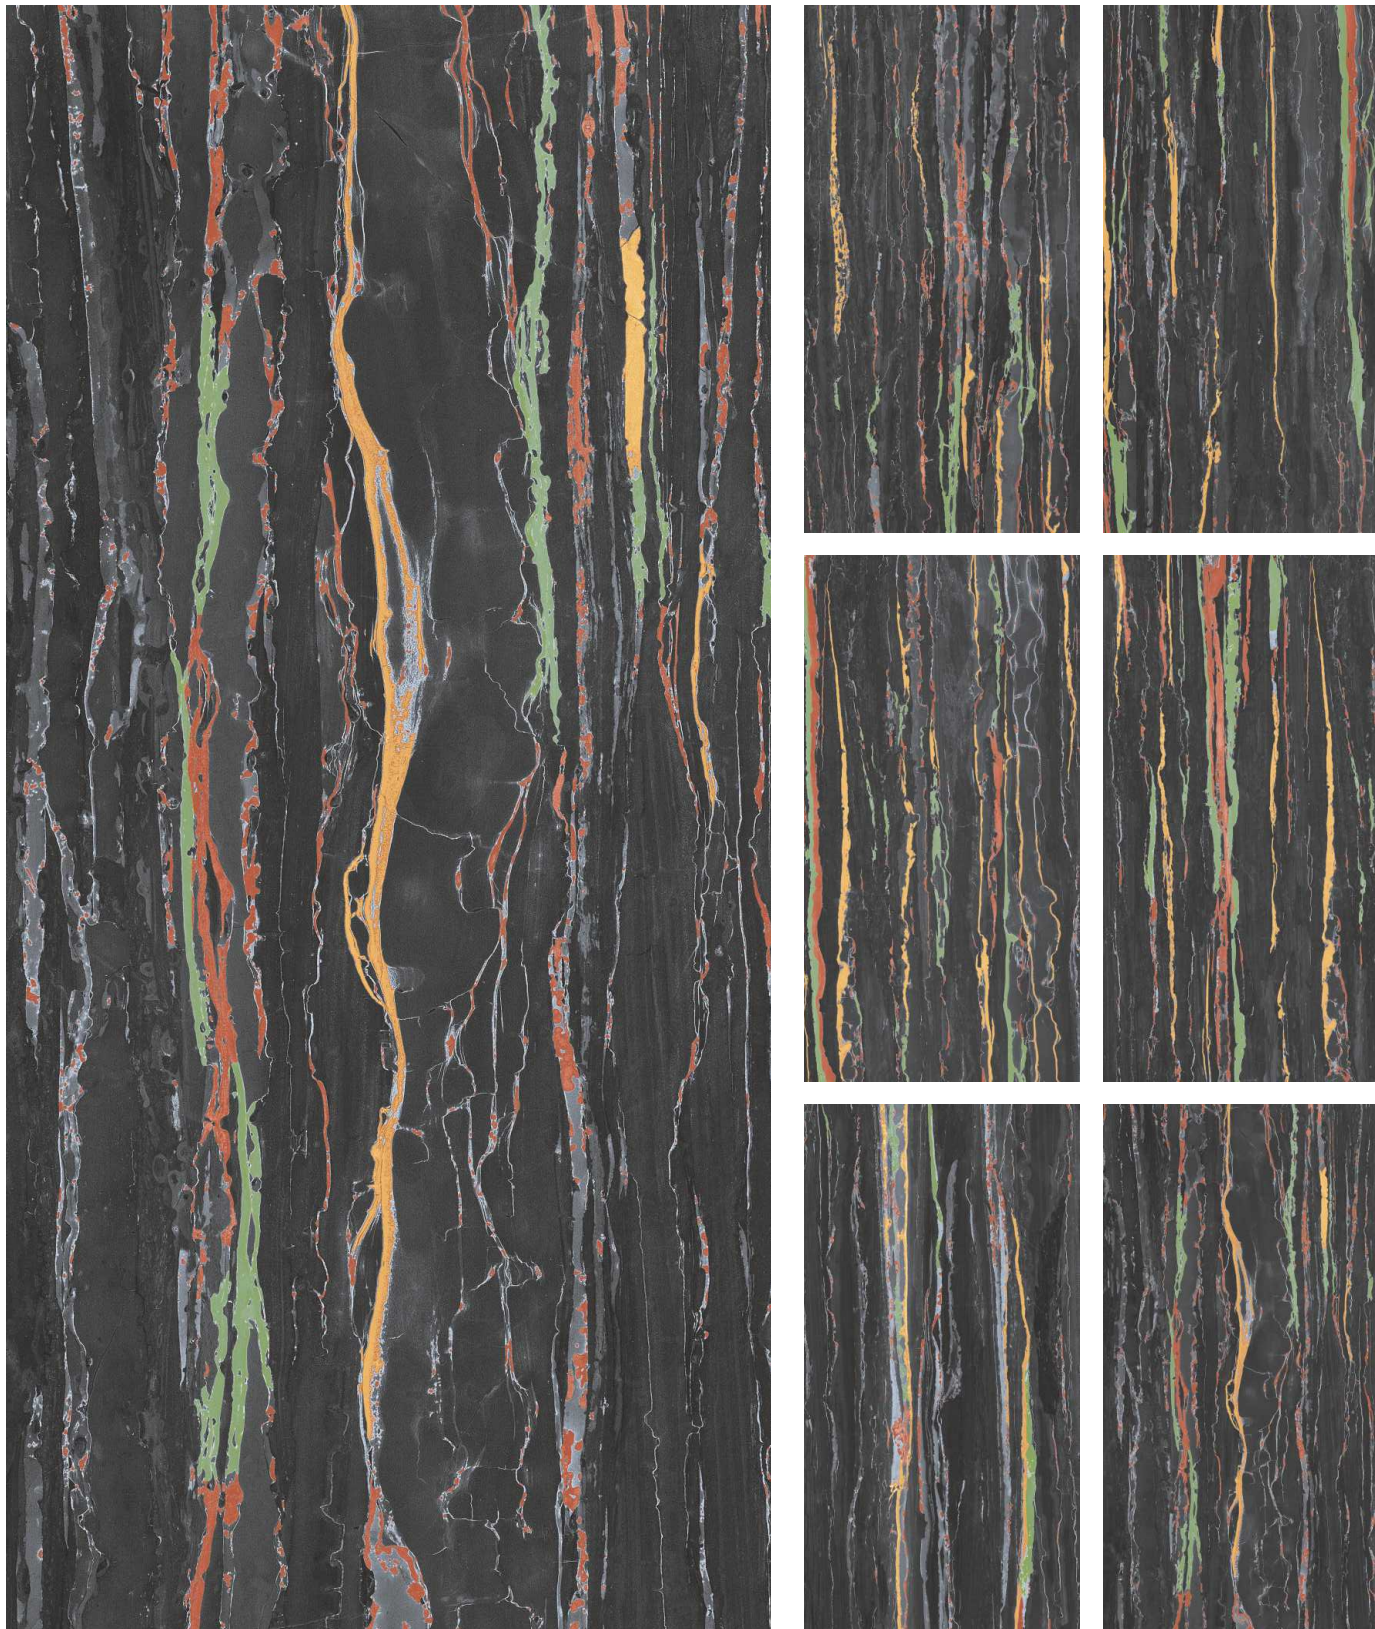

9 MM Thickness

Chemical Resistant

Impact Resistant

Weather Pro

Anti-bacterial

Easy Clean

Stain Resistant

FONTANA DARK

Surface : Colour Carving | Size : 600x1200mm | Random : 6