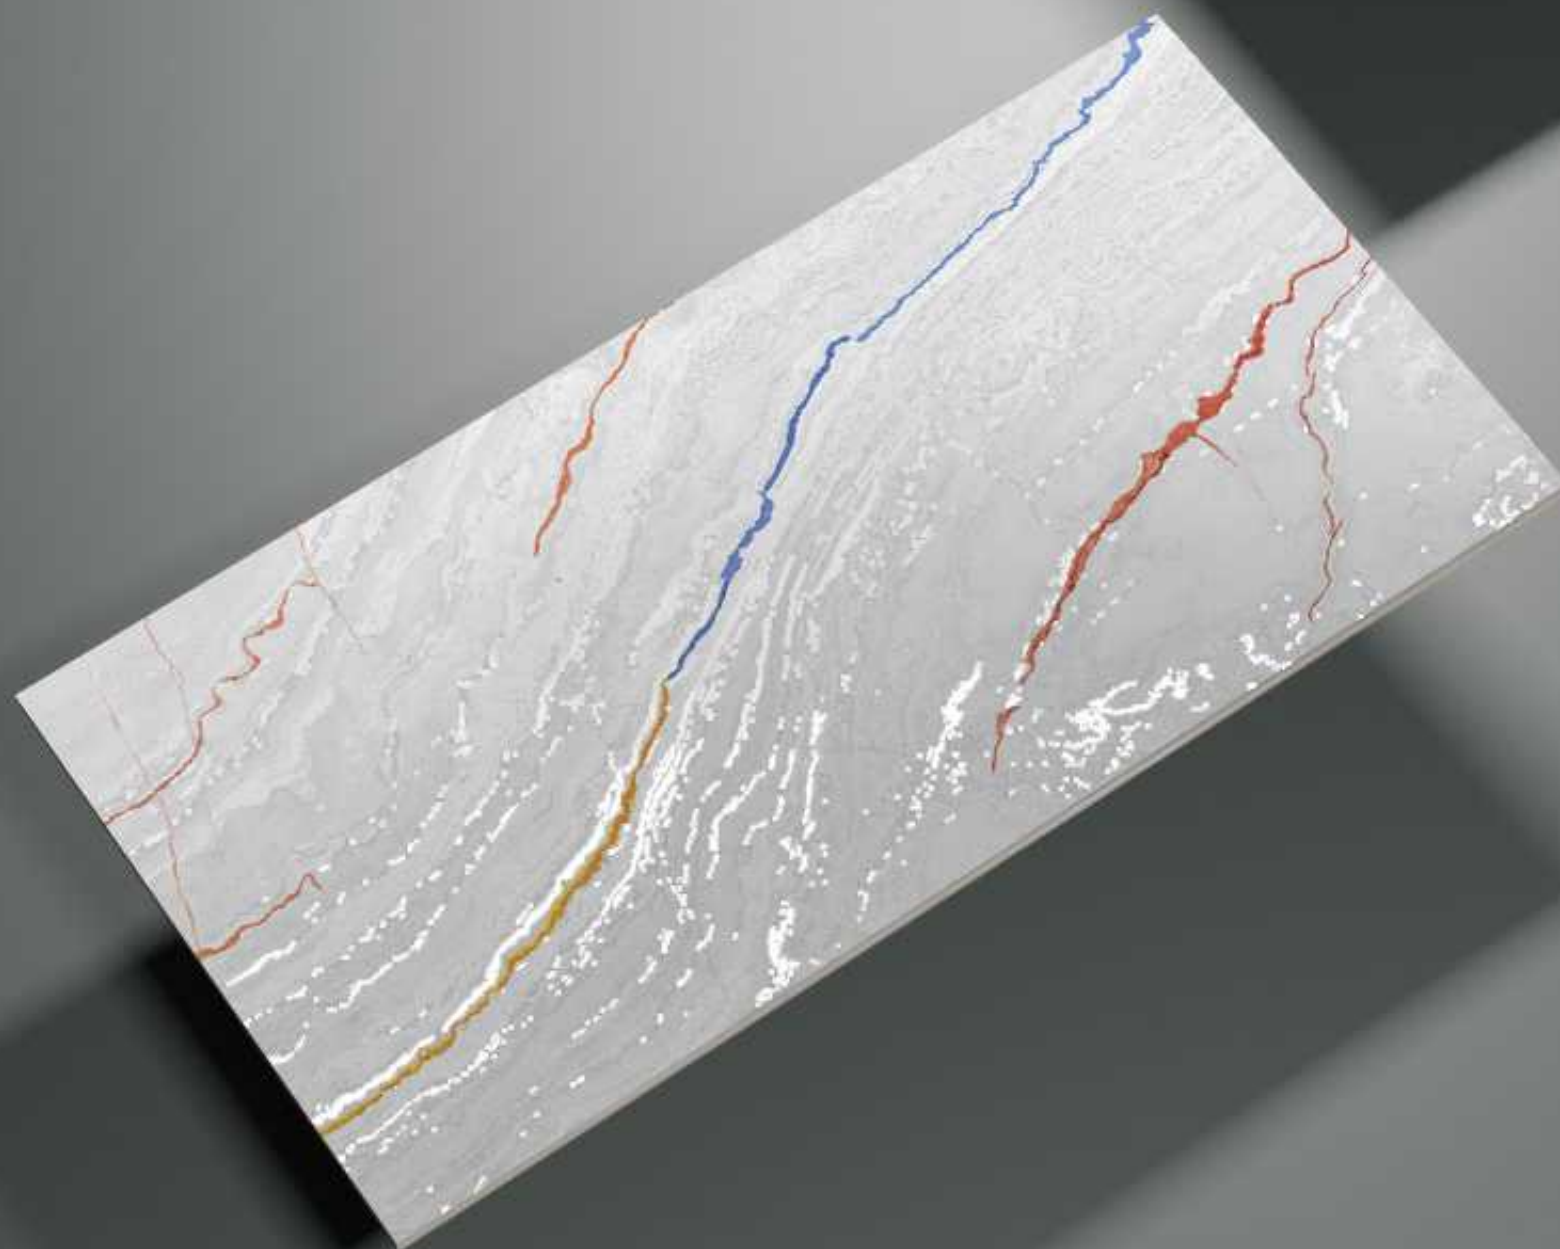

CRAFT ARENA

CALCITE SNOW