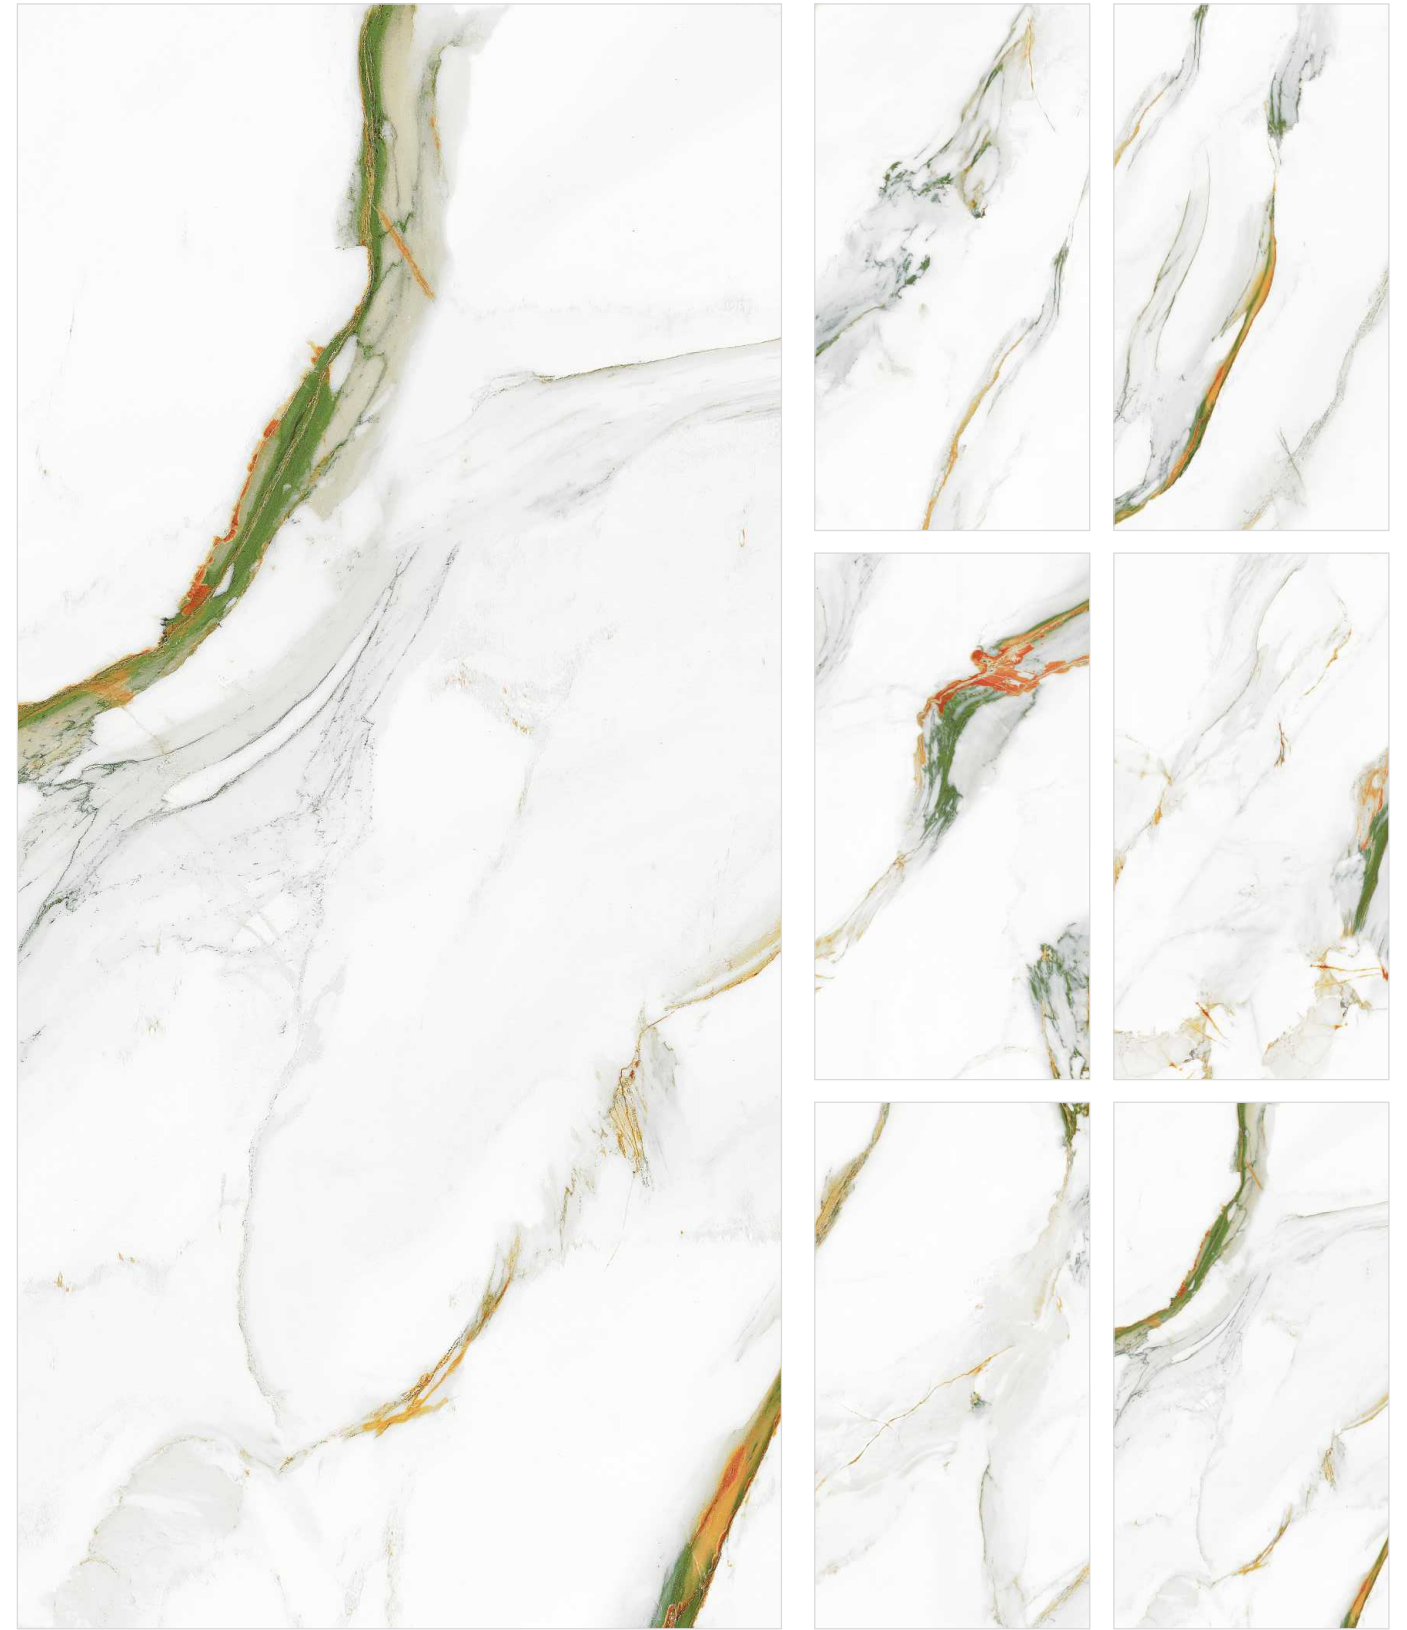

## INDIZO JANE

Surface : Colour Carving | Size : 600x1200mm | Random : 10