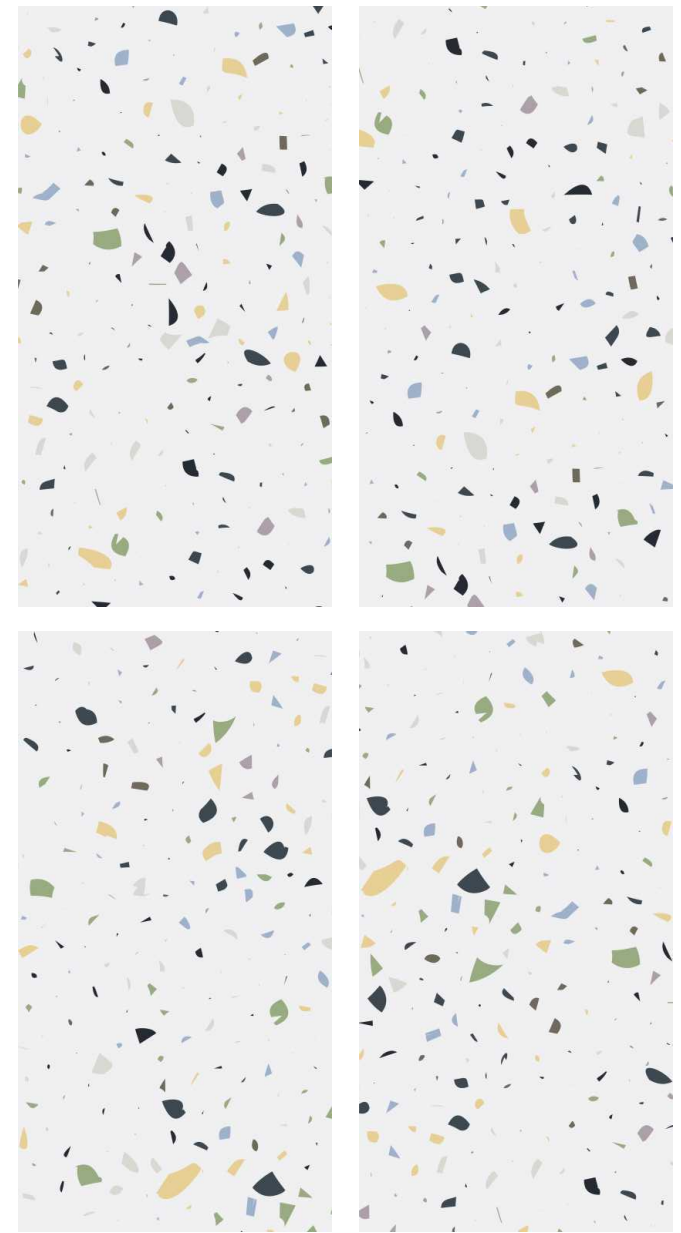

QUETTA

Surface : Colour Carving | Size : 600x1200mm | Random : 4