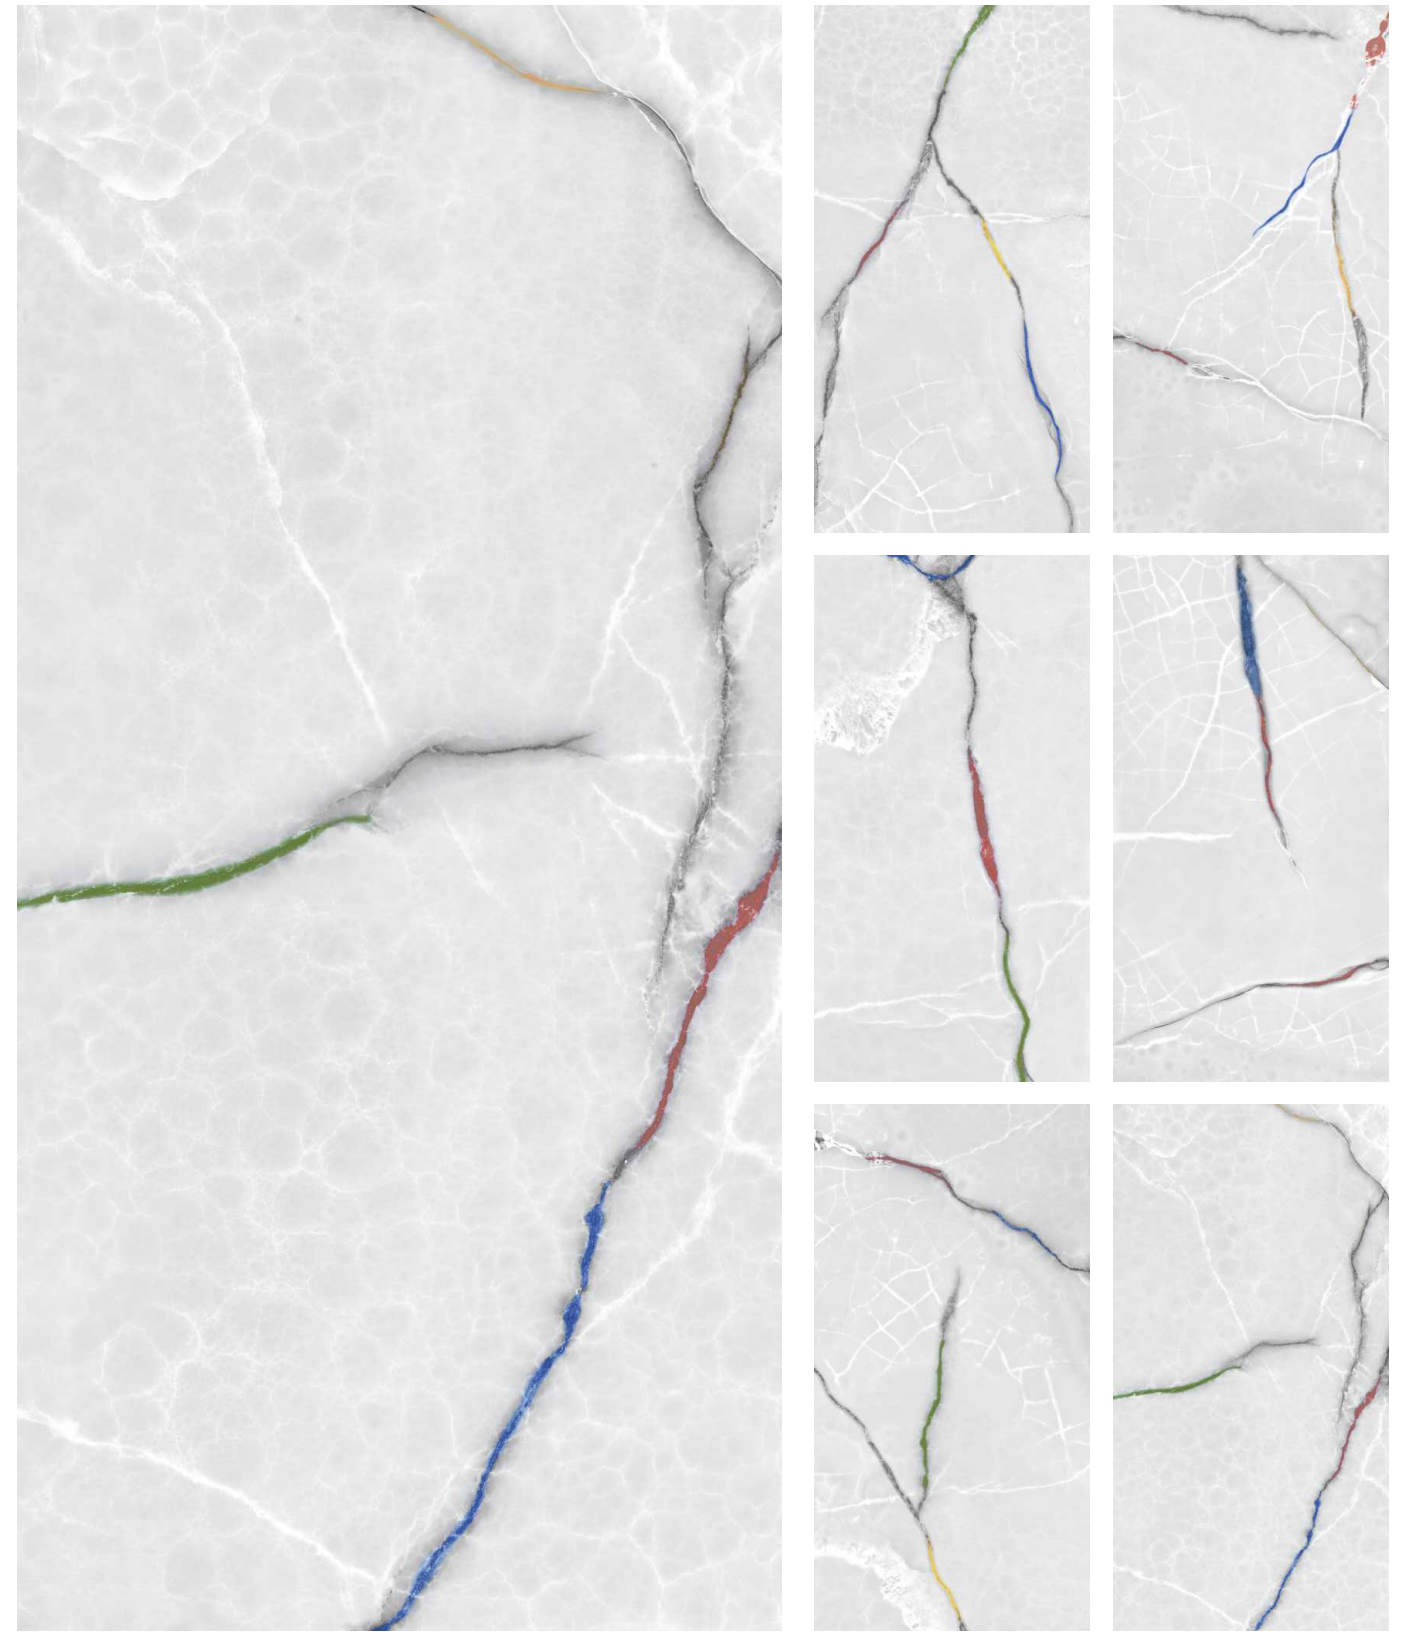

CRAFT ARENA

Surface : Colour Carving | Size : 600x1200mm | Random : 6