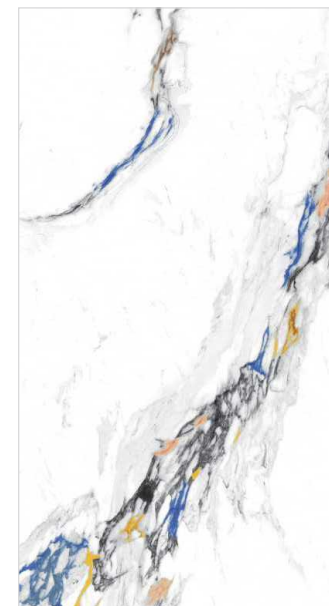

FLORAL BLUE

Surface : Colour Carving | Size : 600x1200mm | Random : 4