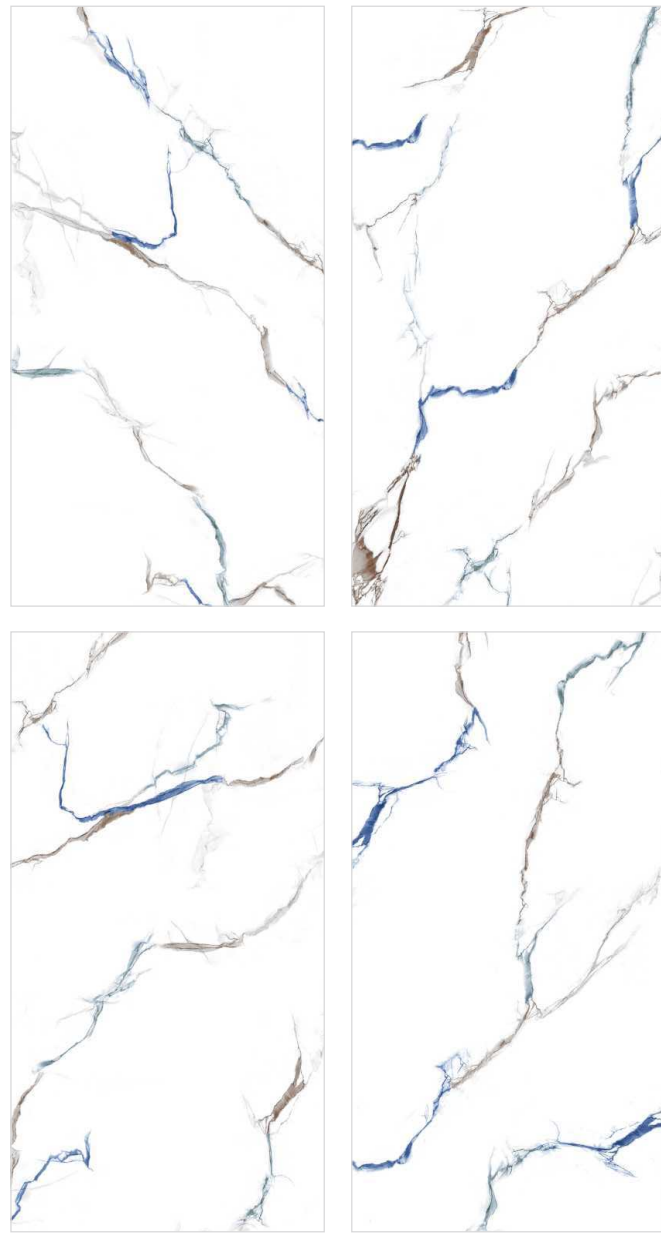

9 MM Thickness

Chemical Resistant

Impact Resistant

Weather Pro

Anti-bacterial

Easy Clean

Stain Resistant

MONTANA

Surface : Colour Carving | Size : 600x1200mm | Random : 4