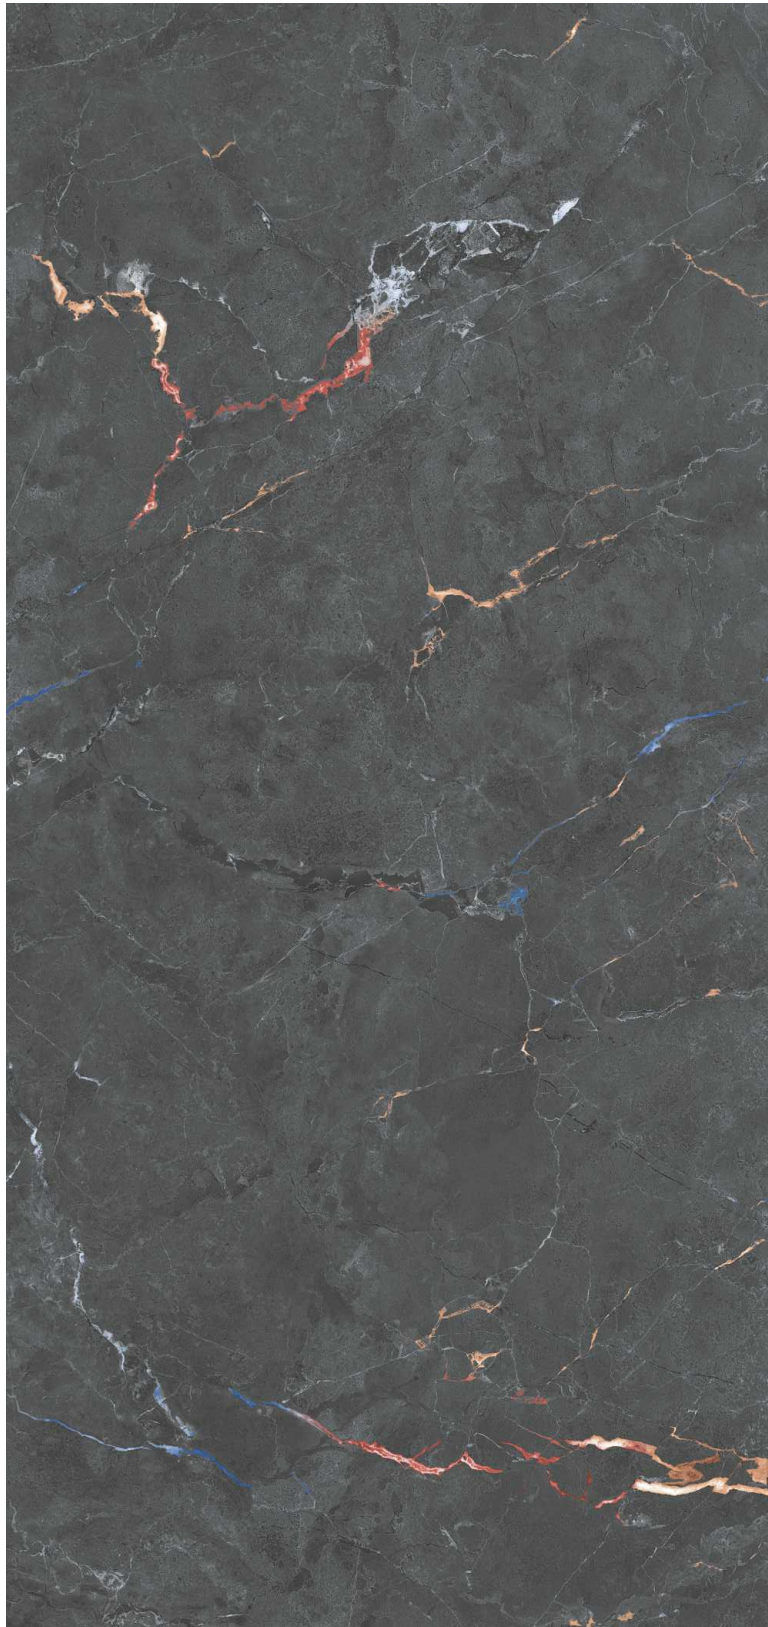

9 MM Thickness

Chemical Resistant

Impact Resistant

Weather Pro

Anti-bacterial

Easy Clean

Stain Resistant

ROYAL GRIGIO

Surface : Colour Carving | Size : 600x1200mm | Random : 4

ROYAL GRIGIO GREY

Surface : Colour Carving | Size : 600x1200mm | Random : 4