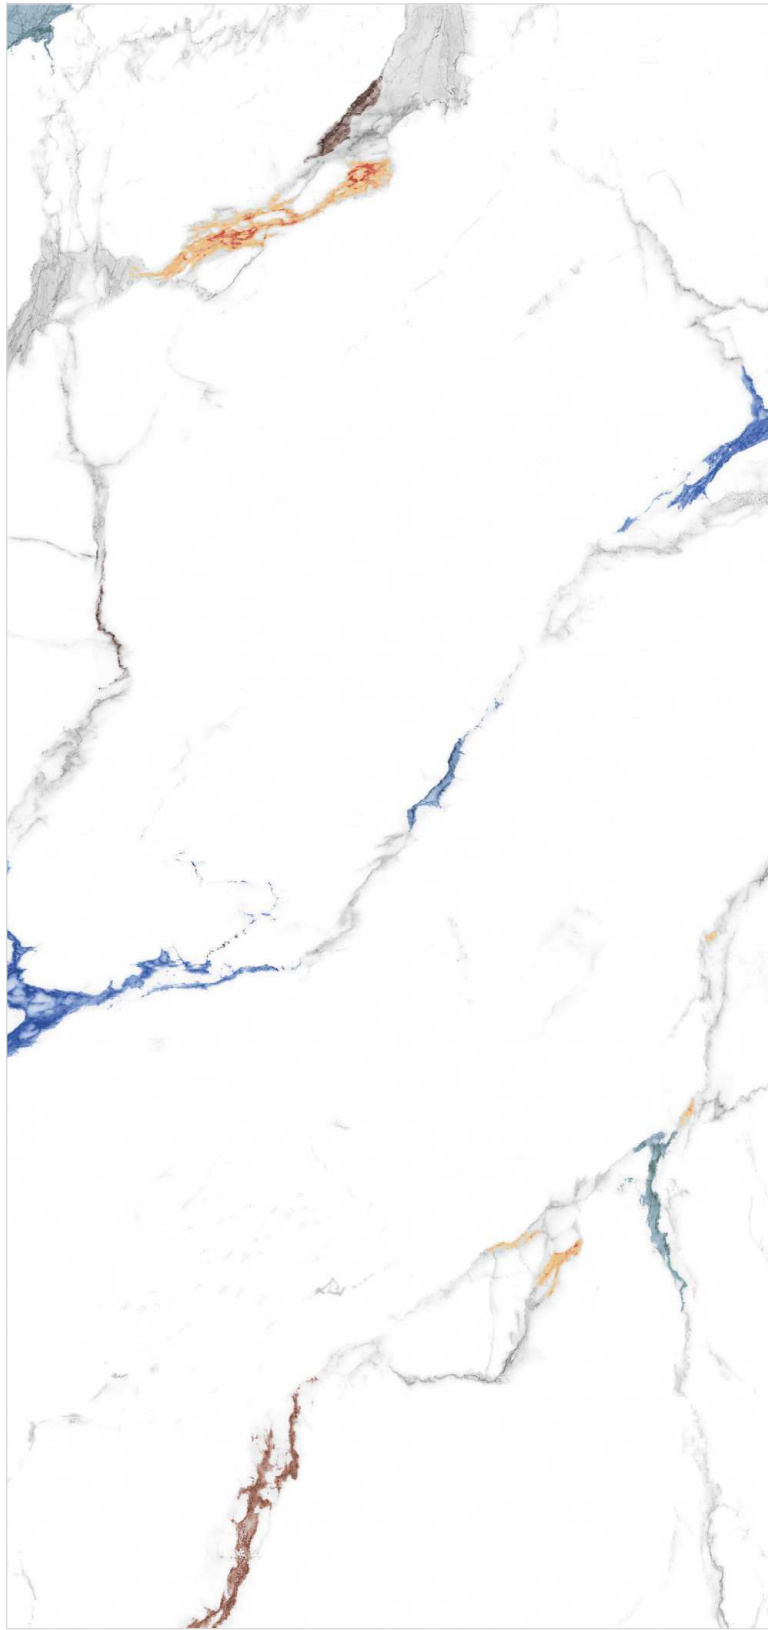

Weather Pro

Anti-bacterial

Easy Clean

Stain Resistant