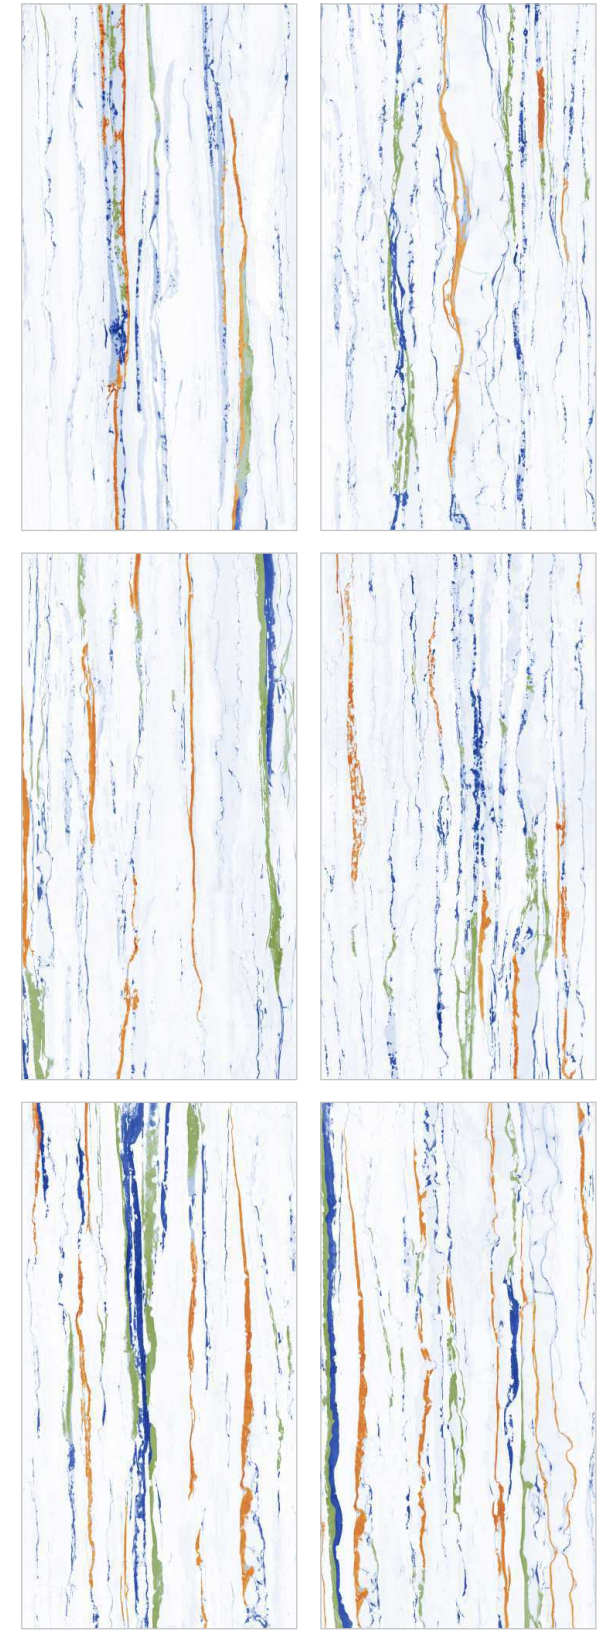

### Click on the logo

To return to the previous index page, you shall click on the logo.

- |                    |                      |
|--------------------|----------------------|
| 1 Alexndrite       | 13 Indizo Jane       |
| 2 Alps Grey        | 14 Kingsley          |
| 3 Atlanta White    | 15 Manozite          |
| 4 Bianco Colore    | 16 Medona Dark       |
| 5 Calcite Snow     | 17 Montana           |
| 6 Craft Arena      | 18 Quetta            |
| 7 Centura Expert   | 19 Renite            |
| 8 Cognizant        | 20 Ricardo           |
| 9 Emperador Dark   | 21 Royal Grigio      |
| 10 Floral Blue     | 22 Royal Grigio Grey |
| 11 Fontana Dark    | 23 Stormy            |
| 12 Glacier Epitoma | 24 Swiss Delight     |

## ATLANTA WHITE

Surface : Colour Carving | Size : 600x1200mm | Random : 8