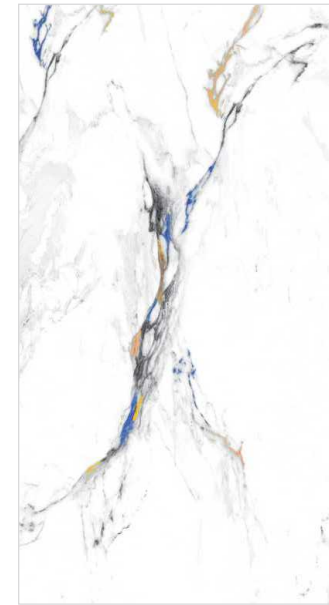

FLORAL BLUE

Surface : Colour Carving | Size : 600x1200mm | Random : 4