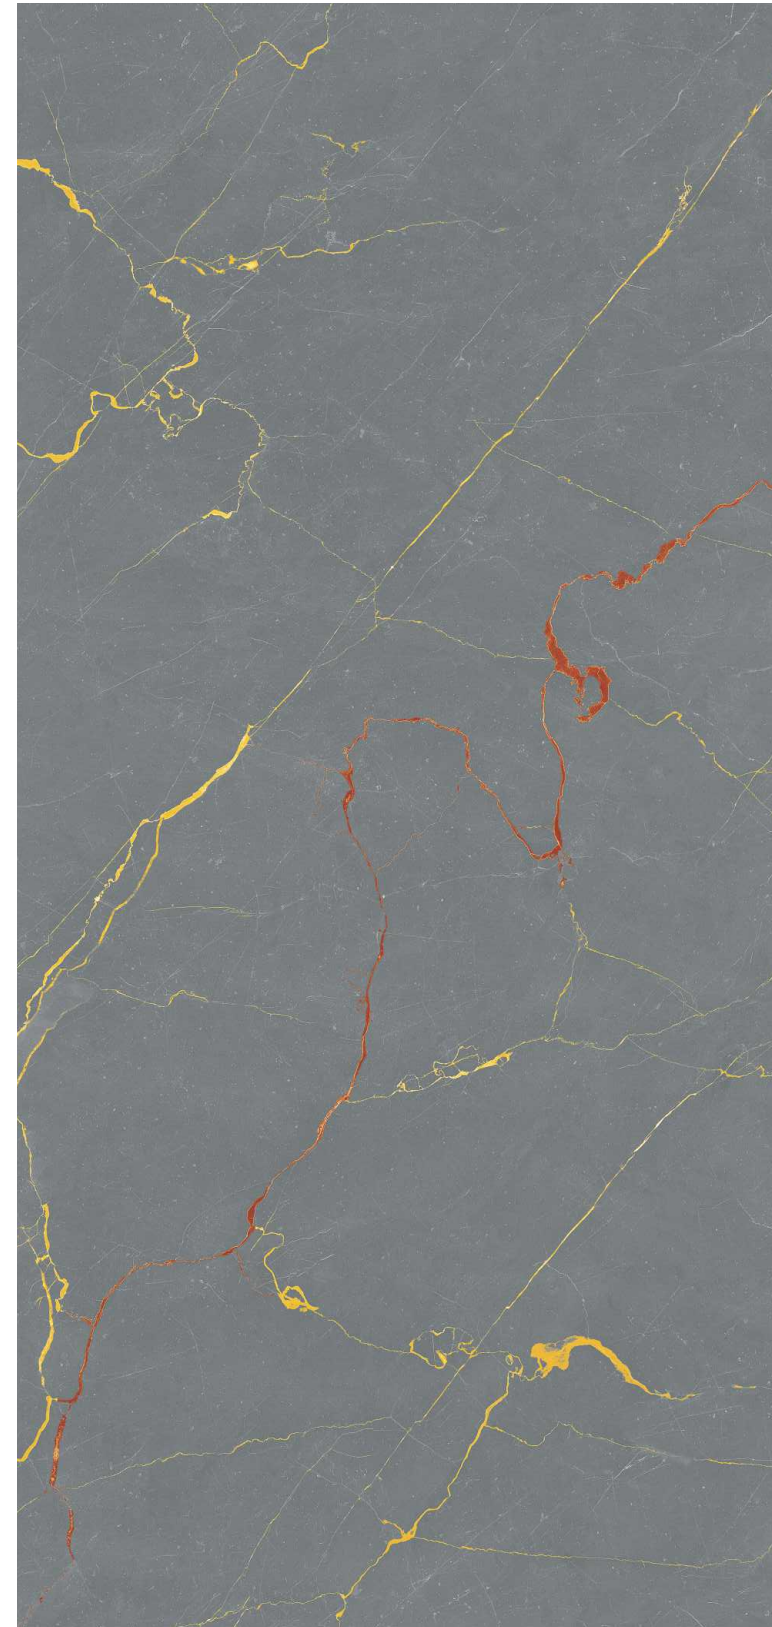

## KINGSLEY

Surface : Colour Carving | Size : 600x1200mm | Random : 6

**INDIZO JANE**

9 MM Thickness

Chemical Resistant

Impact Resistant

Weather Pro

Anti-bacterial

## MANOZITE

Surface : Colour Carving | Size : 600x1200mm | Random : 4